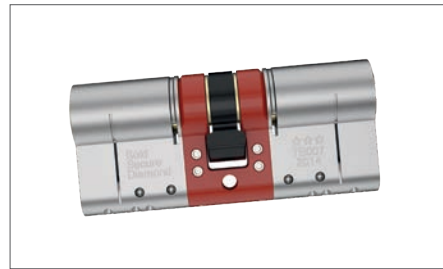

- Avantis multi-point lock
- Standard slam shut auto lock
- Heritage slam shut lock
- Key operated multi
- AV4 Slam shut lock

Ultion Cylinder

As well as offering 20-point drill protection whereby steel pins are positioned precisely to ensure your cylinder is drill safe, it is also tested by the Master Locksmith Association and achieves the highest kitemark star rating available.

The Ultion cylinder prides itself upon 3 star plus protection. With 85% of break ins occurring through lock snapping, the Ultion hidden attack lock means it can detect an attack and automatically activate lockdown mode.