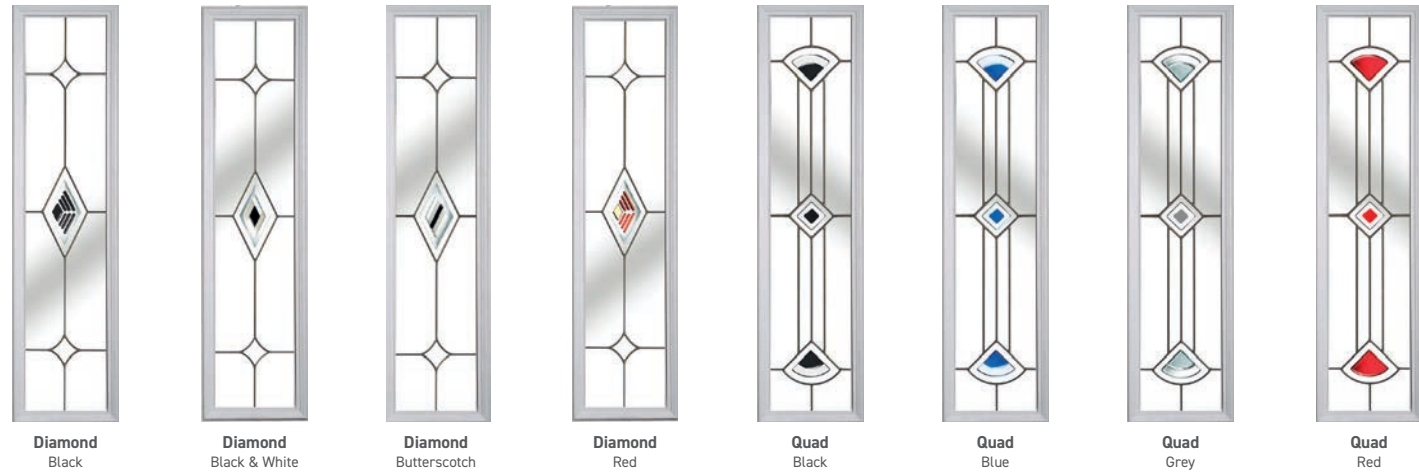

Thresholds

To allow for every circumstance we offer the largest range of door thresholds. The AM3 and AM5EX aluminium threshold are both Part 'M' compliant within the latest Building Regulations for easy access.

Solidor[®]
EXCLUSIVE

Artistic Glass

Inspired by classical artistic styles, such as art deco, minimalism, and the impressionist movement, The Modernist Range of glass is unique to Solidor.

Fairmont

Paramount

Wiltern

Gaumont

Tate

Fairmont

Paramount

Wiltern

Tate

Decorative Glass

Backing glass required

Trio Square Black, Trio Square Blue, Trio Square Butterscotch, Trio Square Green, Trio Square Grey, Trio Square Red, Trio Square Sea Green

Diamond Black, Diamond Black & White, Diamond Butterscotch, Diamond Red, Quad Black, Quad Blue, Quad Grey, Quad Red