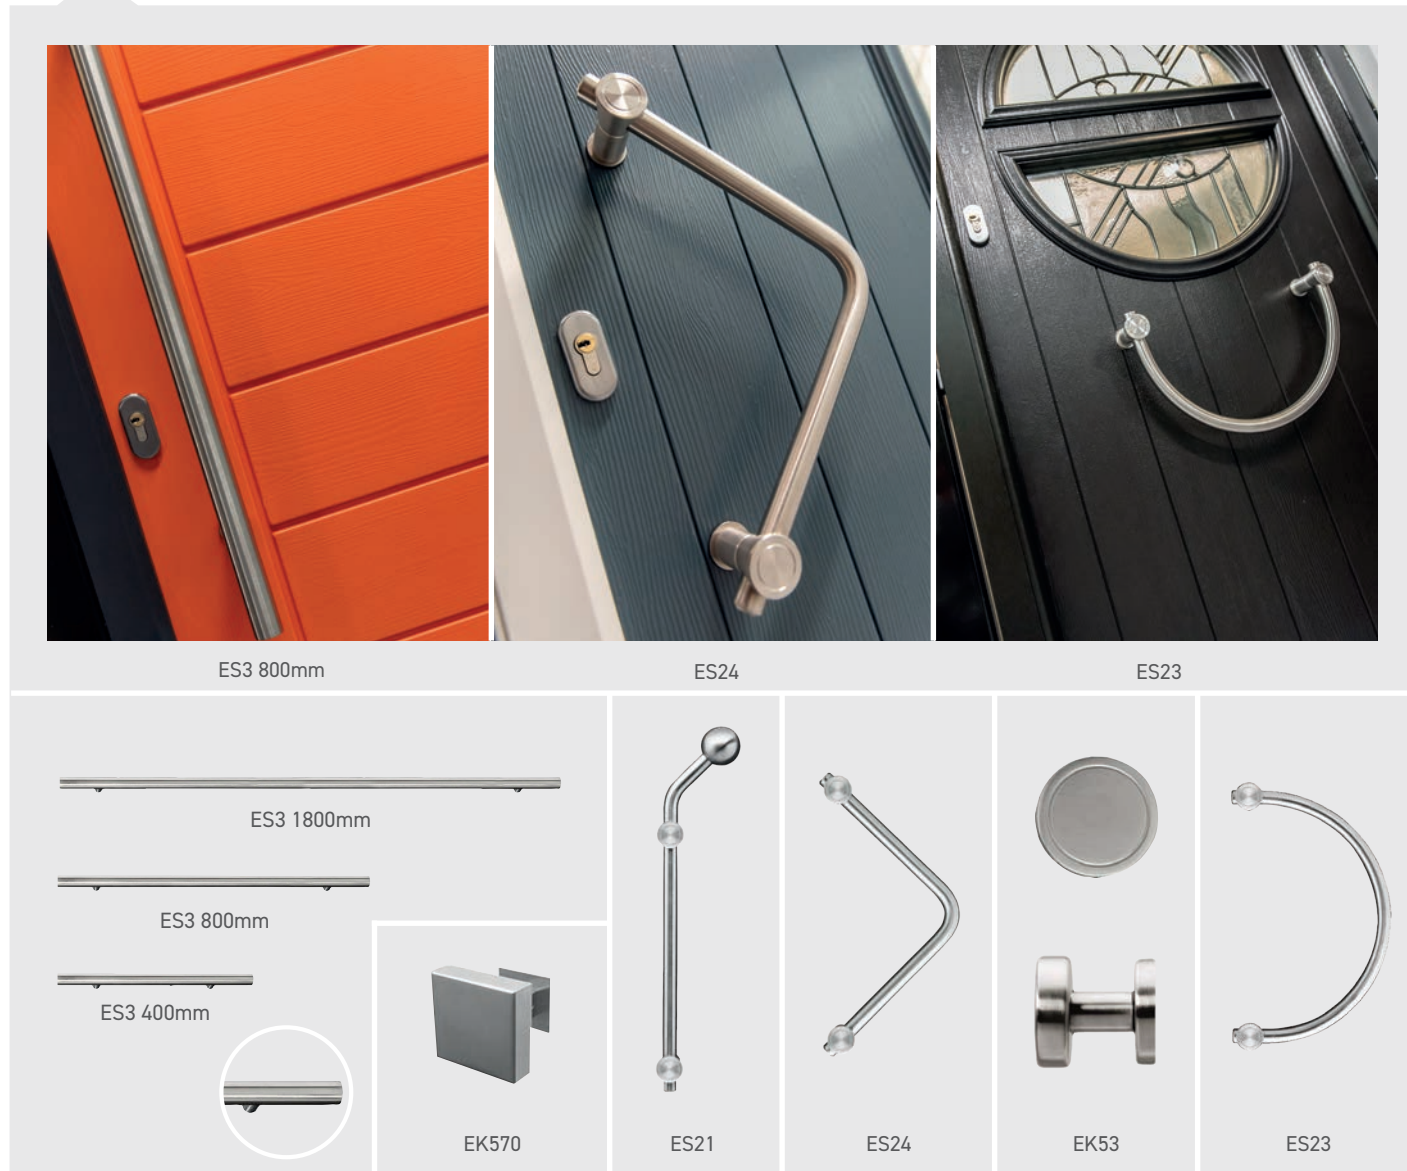

See the full range of glass options in our dedicated glass brochure at www.solidor.co.uk

Italia Accessories

Designer handle range for our key only operated and slam shut auto locks

Bar handles will be at least 110mm from the edge of the door slab.