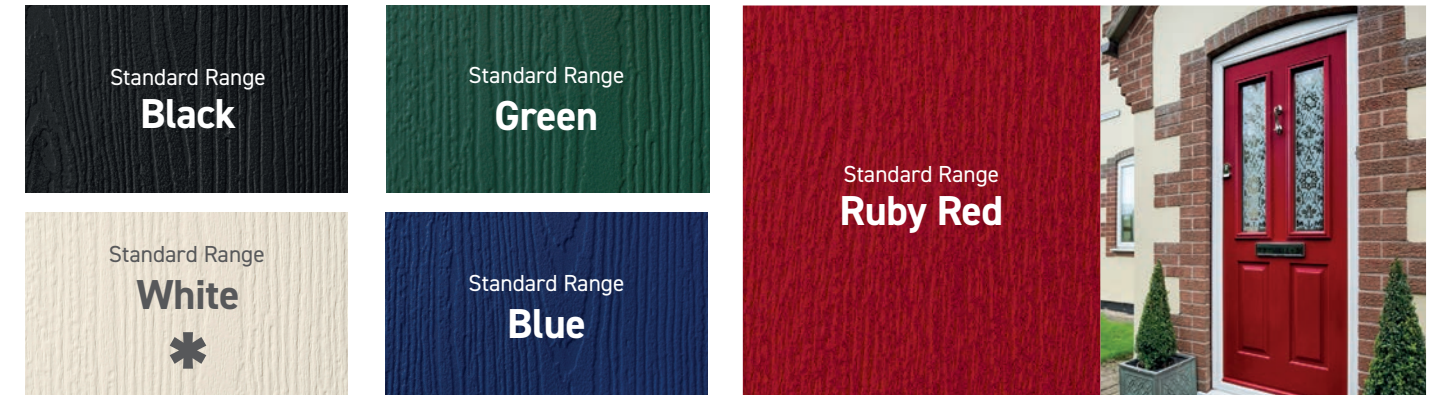

Standard Range

Please note that all RAL colours are LAB matched and a slight difference in colour can occur.
If you are matching paint to one of our doors it is advised that you ask for a colour swatch.
Due to the limitations of the lithographic printing process, colours above may not be an exact match to actual doors.