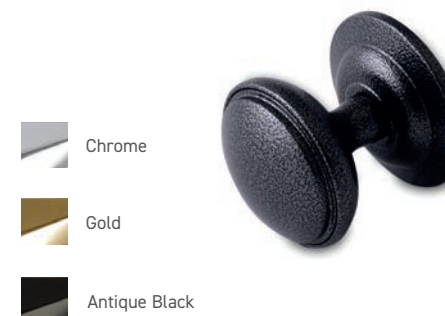

Door Knockers

Doctor

Premium 7" Doctor

Urn

Available with or without spyhole

Pony Tail

Stainless Steel

Lion

Not available on Tenby 4, Conway 3, Ludlow, Edinburgh, Harlech or Nottingham

Viewer

Letterplates

The Architectural Range

Knocker

Lever / Lever inline handle

Letterplate (Opens inwards)

The Classical Range

Bullring Knocker

Lever / Lever inline handle

Pull Knob

Letterplate (opens inwards)

Butt Hinge

-  Gold
-  White
-  Black
-  Silver

Hinges

Our new slimline, PAS 24 tested, face fixed flag hinge is sleek and modern. Available for open in doors only.