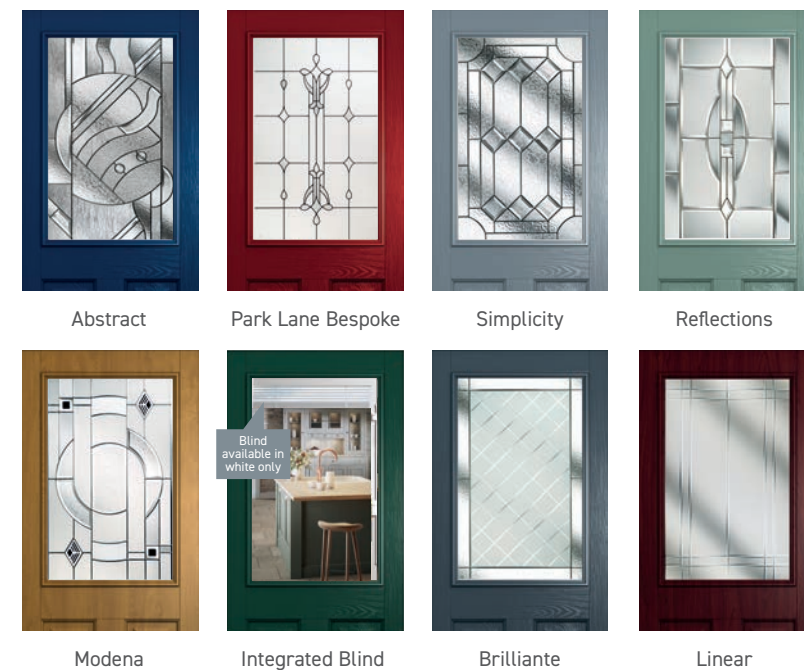

Abstract

Park Lane Bespoke

Simplicity

Reflections

Modena

Blind available in white only

Integrated Blind

Brilliante

Linear