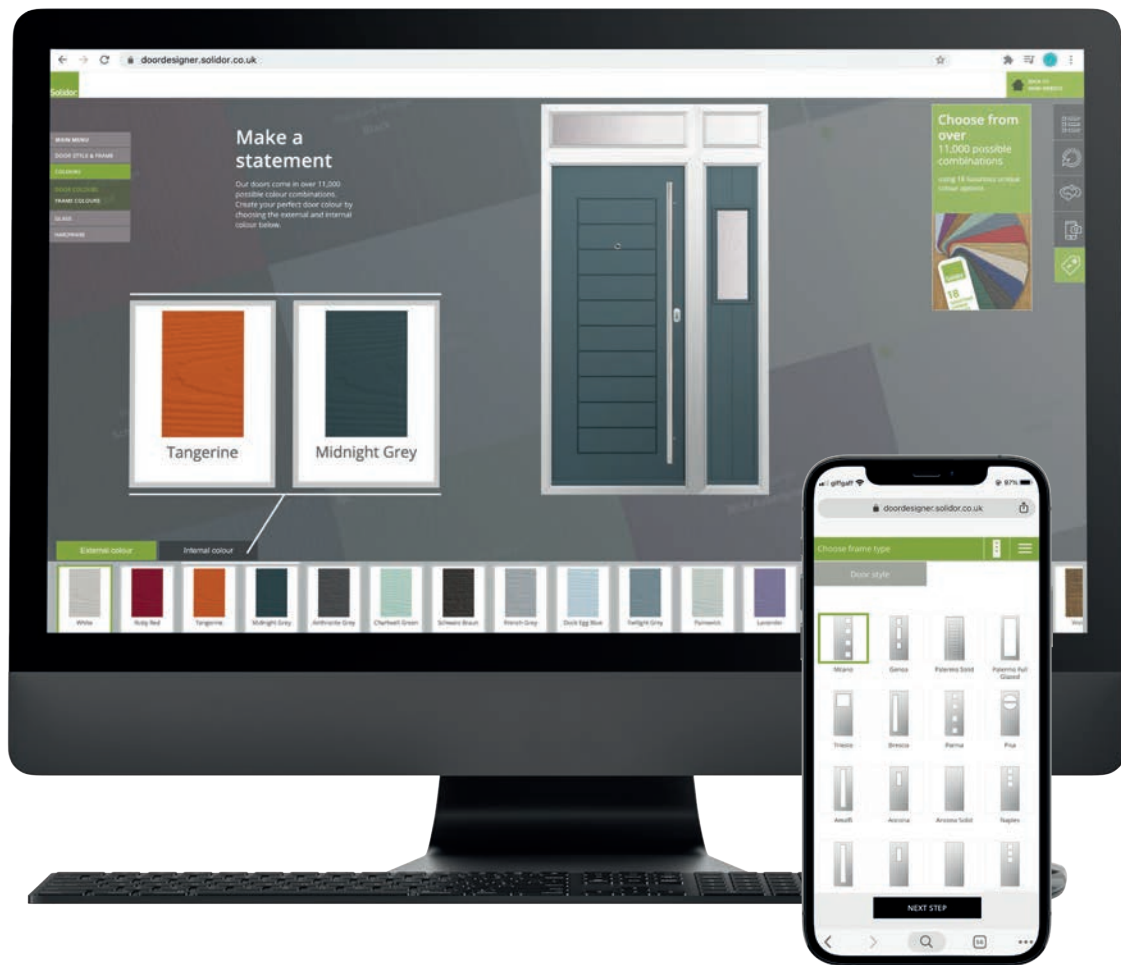

Linear, London Etch Border, Abstract, Brilliance, Clarity - GOLD, Elegance, Simplicity, Potomac

Prairie, Reflections, Royale

CFT 2.1, CTB 17.2, CTB 19.2, CTL 31.2B

Design your dream door

Choose a door style and request a quotation from an approved installer.

To create your perfect Solidor go online

doordesigner.solidor.co.uk

Edition 23