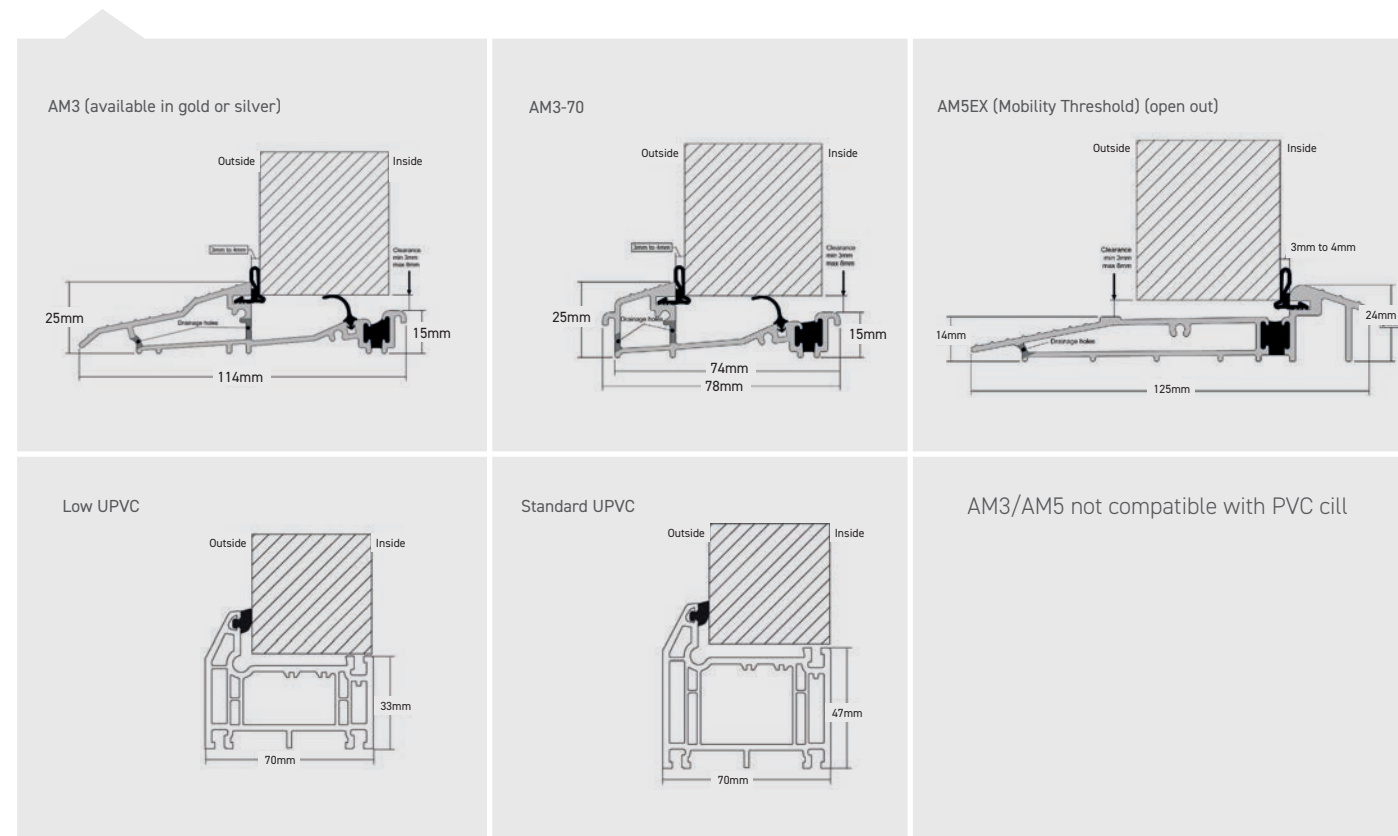

Thresholds

To allow for every circumstance we offer the largest range of door thresholds. The AM3 and AM5EX aluminium threshold are both Part 'M' compliant within the latest Building Regulations for easy access.