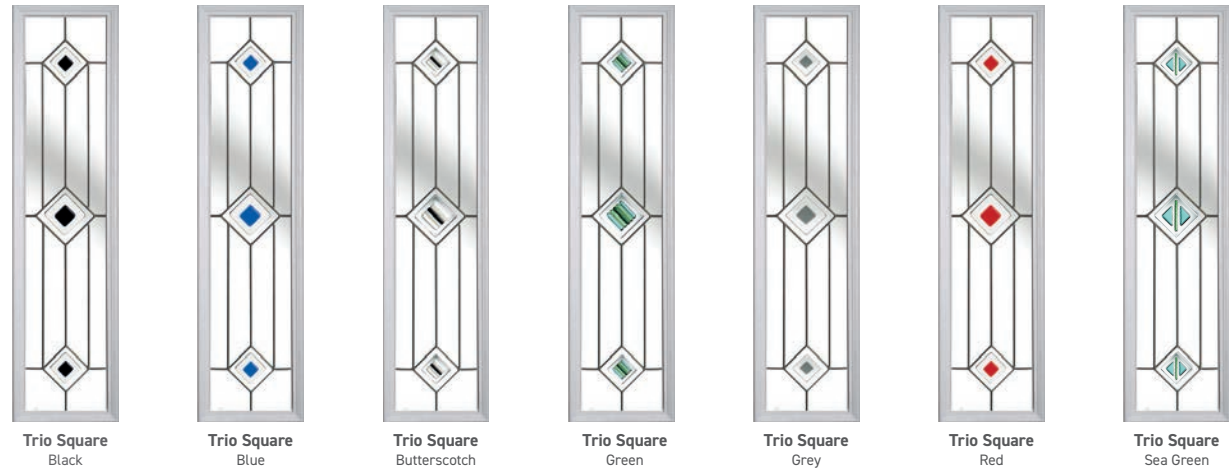

Thresholds

To allow for every circumstance we offer the largest range of door thresholds. The AM3 and AM5EX aluminium threshold are both Part 'M' compliant within the latest Building Regulations for easy access.

Solidor[®]
EXCLUSIVE

Artistic Glass

Inspired by classical artistic styles, such as art deco, minimalism, and the impressionist movement, The Modernist Range of glass is unique to Solidor.

Fairmont

Paramount

Wiltern

Gaumont

Tate

Fairmont

Paramount

Wiltern

Tate

Decorative Glass

Backing glass required

Trio Square Black, Trio Square Blue, Trio Square Butterscotch, Trio Square Green, Trio Square Grey, Trio Square Red, Trio Square Sea Green

Diamond Black, Diamond Black & White, Diamond Butterscotch, Diamond Red, Quad Black, Quad Blue, Quad Grey, Quad Red