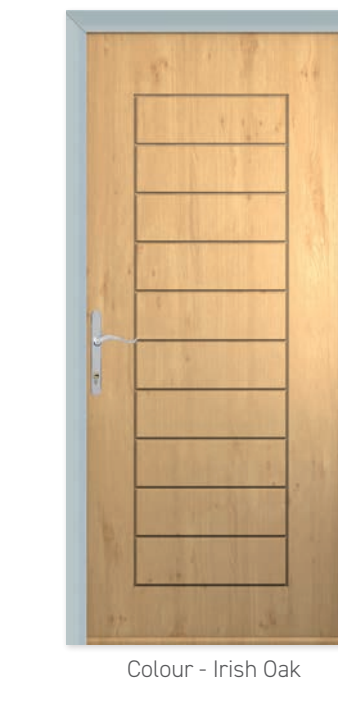

Tenby 2

Colour - Peacock Blue
Glass - Reflections

Tenby 4

Colour - Painswick
Glass - Quad (Grey)

Windsor

Colour - Anthracite Grey

Windsor Solid

Colour - Irish Oak