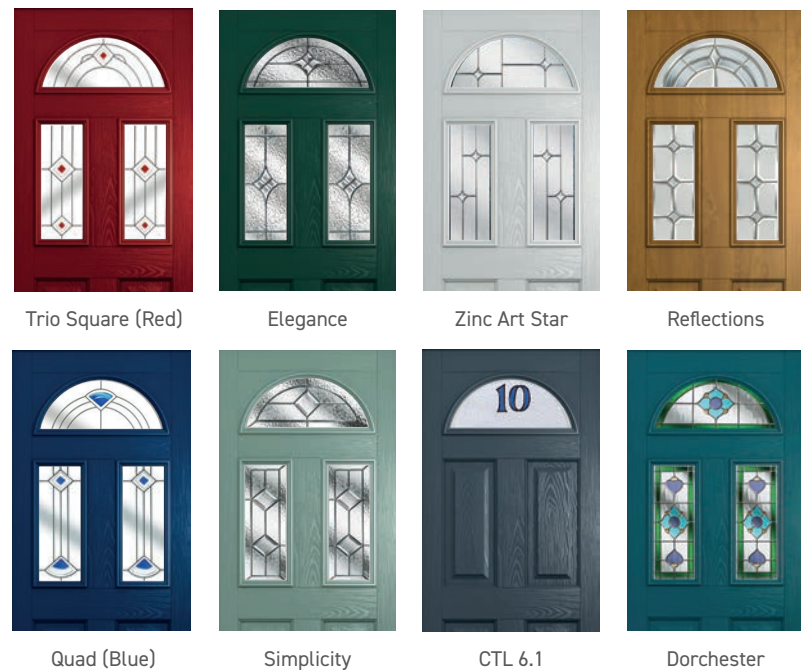

Trio Square (Red)

Elegance

Zinc Art Star

Reflections