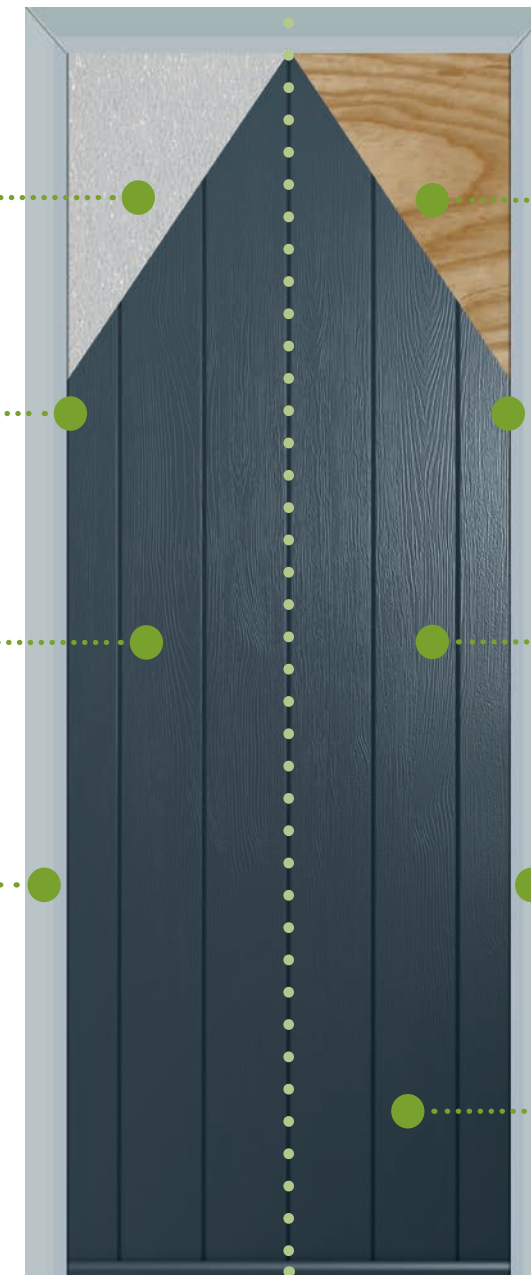

Solidor's unique solid timber construction

44mm Solid Timber Core (48mm including skin) that is thermally efficient and extremely secure.

Hidden Edge Banding
so the front of your door remains a solid, glorious slab of colour.

'Through' Colour ABS Skins
made from the same durable plastic as Lego®. Also, because the entire skin is made of a solid colour, any scratches are practically hidden.

Lead Free, 5 Chamber Profile
which uses 100% recycled reinforcing. Generally, the more chambers that a profile uses, the stronger and more thermally efficient they are.

Wood Grain Effect Skin
that gives all of the aesthetics of timber, but without the time consuming maintenance.