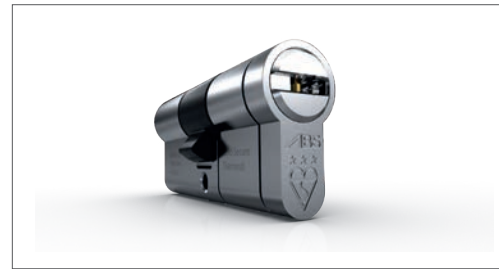

- Avantis multi-point lock
- Standard slam shut auto lock
- Heritage slam shut lock
- Key operated multi
- AV4 Slam shut lock

Ultion Cylinder

As well as offering 20-point drill protection whereby steel pins are positioned precisely to ensure your cylinder is drill safe, it is also tested by the Master Locksmith Association and achieves the highest kitemark star rating available.

The Ultion cylinder prides itself upon 3 star plus protection. With 85% of break ins occurring through lock snapping, the Ultion hidden attack lock means it can detect an attack and automatically activate lockdown mode.