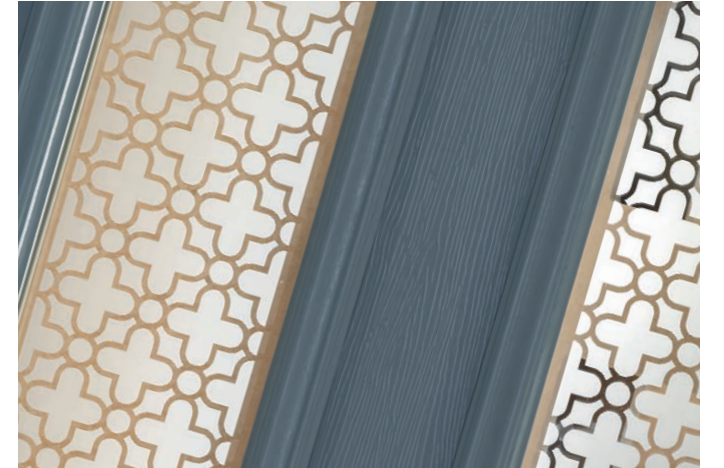

Thresholds

To allow for every circumstance we offer the largest range of door thresholds. The AM3 and AM5EX aluminium threshold are both Part 'M' compliant within the latest Building Regulations for easy access.

Solidor[®]
EXCLUSIVE

Artistic Glass

Inspired by classical artistic styles, such as art deco, minimalism, and the impressionist movement, The Modernist Range of glass is unique to Solidor.

Fairmont

Paramount