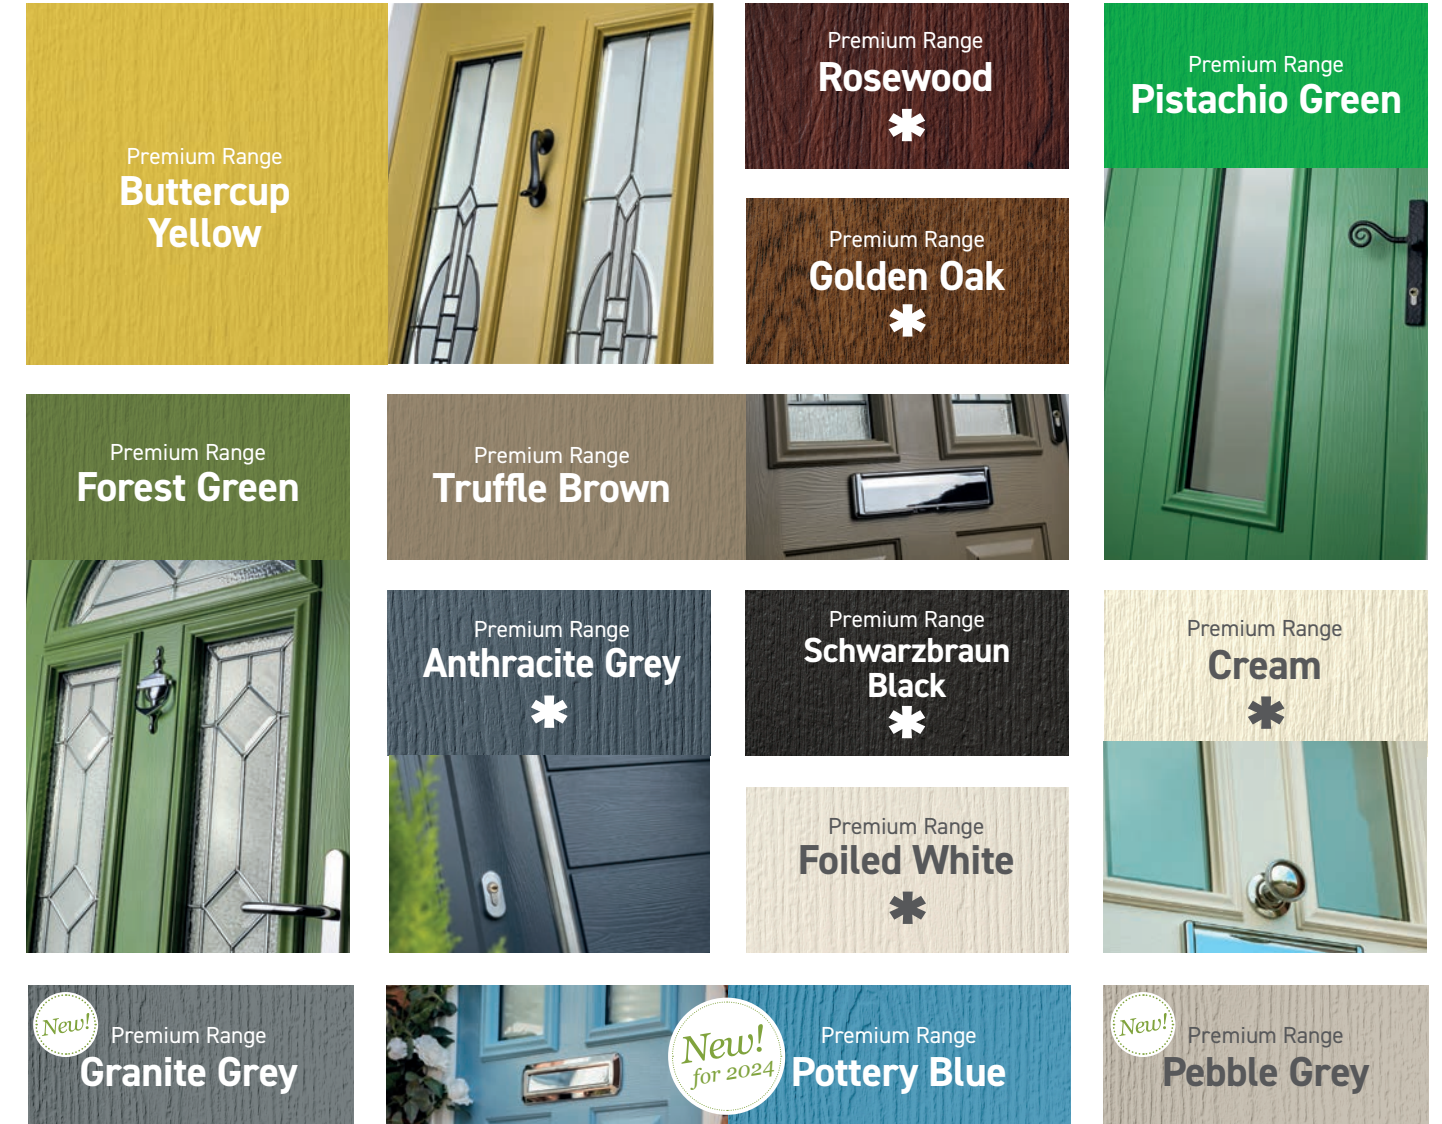

A Colourful Entrance

3 new colours added to the range for 2024

Premium Range