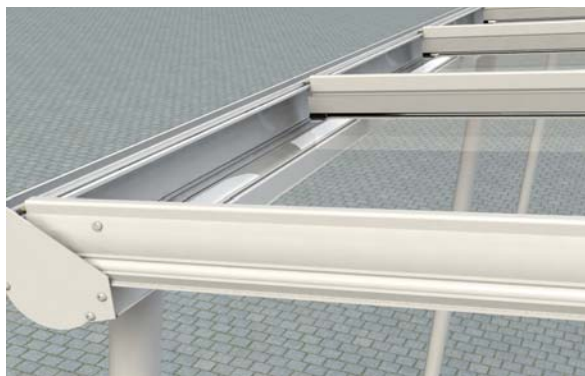

The Pergola can also be used as a carport and its innovative curved beam functions as an ingenious guttering system, whilst delivering beautiful aesthetics in a structurally superior design.

This fusion of engineering excellence with contemporary design is reinforced by the aluminium posts being part of the immensely robust structure, whilst also fulfilling the function of a rainwater downpipe to drain water away from the building.

The Ultraframe Pergola is glazed with 6mm or 10mm* glass which delivers the outdoor feel of the classic pergola style, whilst protecting from the rain.

The Pergola is available in 9 sizes and two distinctive colours: White or Textured Grey

Curved beam & end stop detail

Combined support post/
rainwater pipe

Glazing detail

Curved beam / integrated gutter

Wall Plate

Specification details

*10mm glass is used in 0.8KN/m² snow load areas.

Pergola size / number of posts