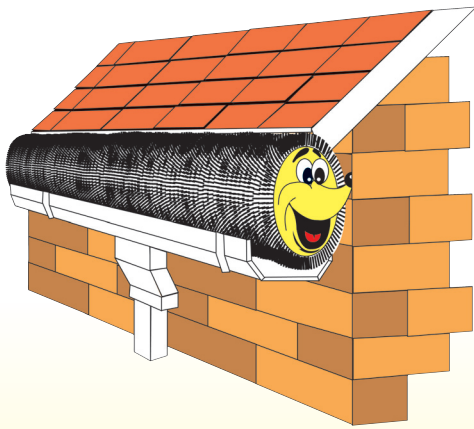

# HEDGEHOG

THE AMAZING

*Silver Award*

KEEPING GUTTERS CLEAR  
ALL YEAR ROUND

- Easy to install
- Fitted in minutes
- Lasts for years
- Virtually indestructible

*Your local stockist*

[www.hedgehoggutterbrush.com](http://www.hedgehoggutterbrush.com)

NO MORE STICKS • NO MORE LEAVES • NO MORE TWIGS • NO MORE BIRDS OR RODENTS • NO MORE BLOCKED GUTTERS

# THE AMAZING HEDGEHOG™

KEEPING GUTTERS CLEAR - ALL YEAR ROUND

MADE IN THE UK

Blocked gutters can be a constant worry: the lack of regular, and often precarious maintenance can cause irreversible damage to down pipes, roof tiles and gutters. This damage can, in turn, lead to more problems.

But now there's HEDGEHOG™ – a continuous polypropylene 'brush' which prevents the build up of wind-blown debris.

- Fits around corners to most types of gutter
- Fitted in minutes
- Virtually indestructible
- Pays for itself in no time (cover the cost in the first year)
- Maintenance free
- Can easily be removed if necessary
- Stainless steel inner twisted wire centre
- Available in several diameters
- 100mm suitable for most domestic & deep flow guttering
- 125mm suitable for oversize or commercial use