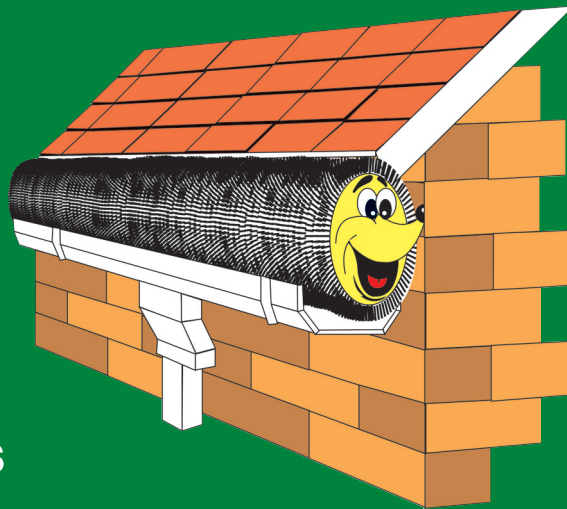

# HEDGEHOG

THE AMAZING

*Silver Award*

KEEPING GUTTERS CLEAR  
ALL YEAR ROUND

- Easy to install
- Fitted in minutes
- Lasts for years
- Virtually indestructible

*Your local stockist*

[www.hedgehoggutterbrush.com](http://www.hedgehoggutterbrush.com)

NO MORE STICKS • NO MORE LEAVES • NO MORE TWIGS • NO MORE BIRDS OR RODENTS • NO MORE BLOCKED GUTTERS

# THE AMAZING HEDGEHOG™

KEEPING GUTTERS CLEAR - ALL YEAR ROUND

MADE IN THE UK

Blocked gutters can be a constant worry: the lack of regular, and often precarious maintenance can cause irreversible damage to down pipes, roof tiles and gutters. This damage can, in turn, lead to more problems.

But now there's HEDGEHOG™ – a continuous polypropylene 'brush' which prevents the build up of wind-blown debris.

- Fits around corners to most types of gutter
- Fitted in minutes
- Virtually indestructible
- Pays for itself in no time (cover the cost in the first year)
- Maintenance free
- Can easily be removed if necessary
- Stainless steel inner twisted wire centre
- Available in several diameters
- 100mm suitable for most domestic & deep flow guttering
- 125mm suitable for oversize or commercial use