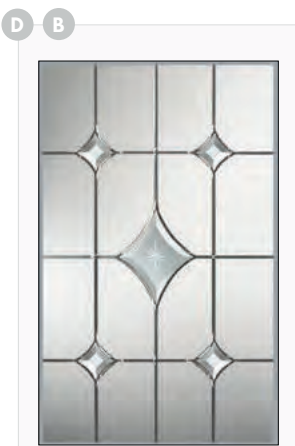

Celestine

Classic, clear bevel glass tile design