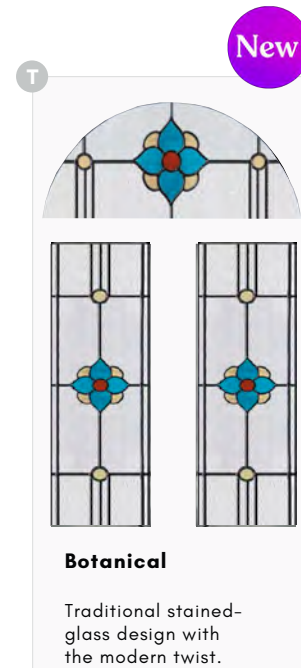

Botanical

Traditional stained-glass design with the modern twist.