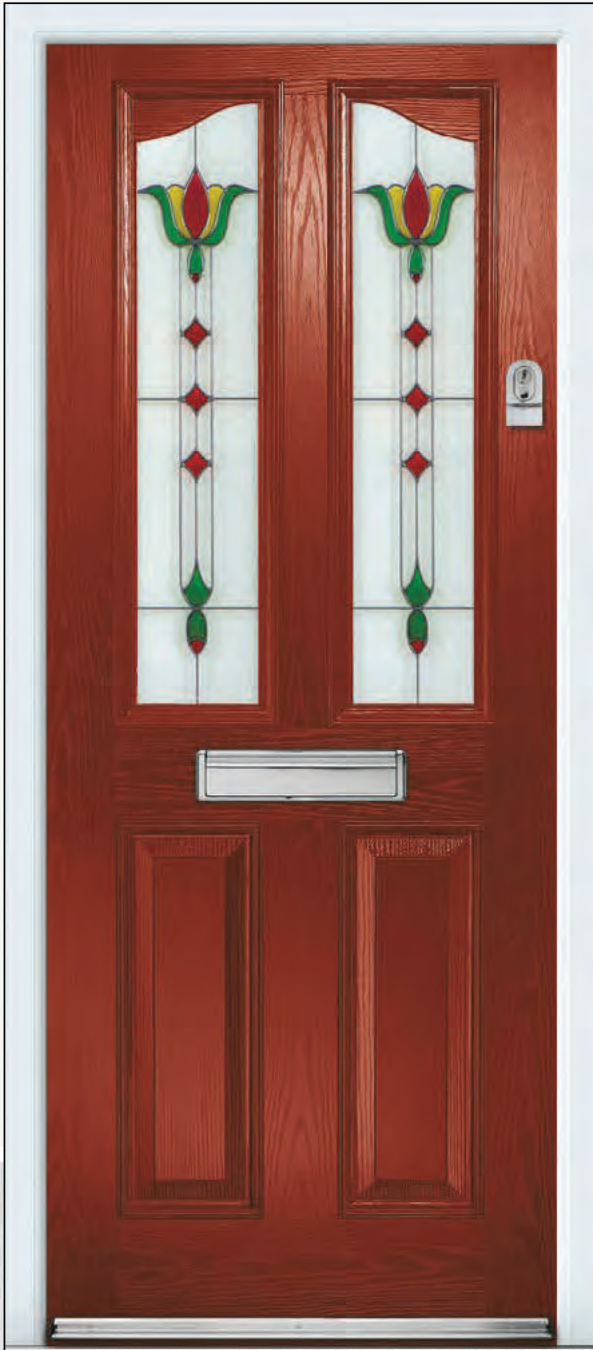

Whitton Victoria

B D

Red Aprilla door with Whitton Victoria glass, chrome Heritage pull lock, letterplate and silver mill drip bar.

Barite

D B S

Arnage door with Barite glass chrome handles, letterplate.

UPGRADE YOUR DOOR