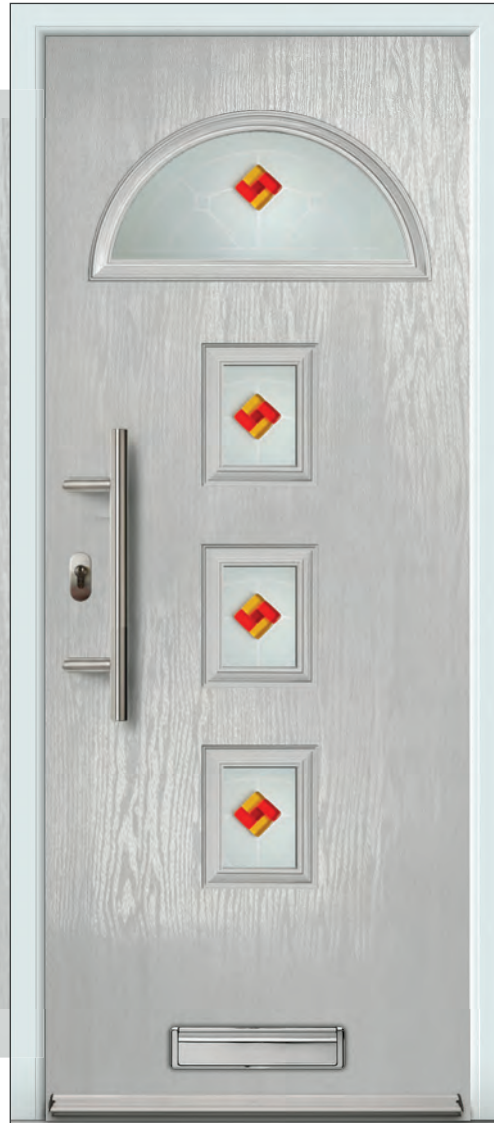

Sandblasted Ellie (D) (B) (S)

Matrix (T)

Diamond Cut (T)

COTTAGE

FLUSH

Perugia Bevel (D) (B) (S)

BELIZE 4

Door featured is a Telegrey 4 (RAL 7047) Belize 4 with Sandblasted Perugia Glass with Yellow/Orange Bevels, Telegrey Drip Bar, 550 Off-Set Stainless Steel Bar Handle and matching Letterplate.