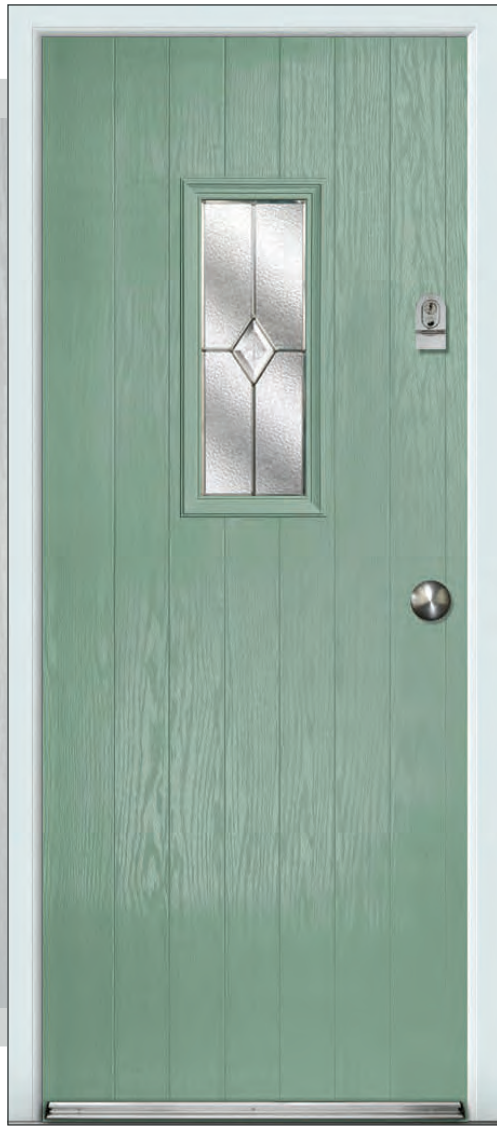

FLUSH

COUNTRY

URBAN

METRO

T

CATALINA 1

Door featured is a Cottage Grooved Chartwell Catalina 1 with Classic Diamond Glass, Silver Drip Bar and Stainless Steel Knob Handle.

Jet **D**