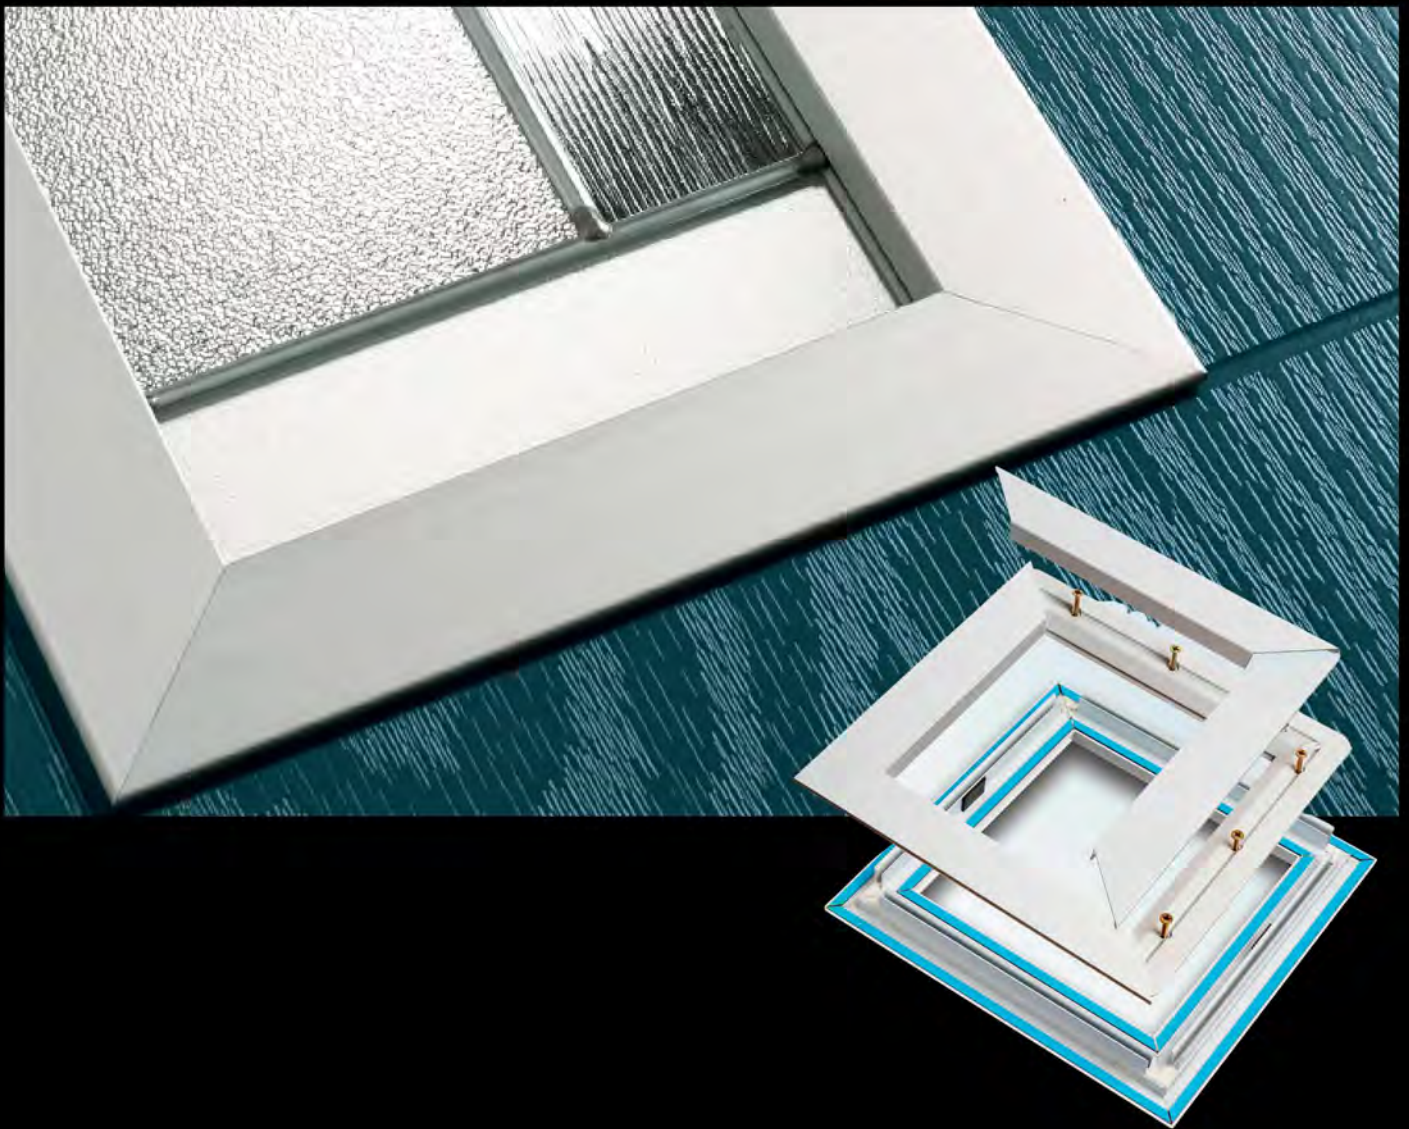

48mm Solid Timber Core Composite Door

44mm Timber Panelled Door

Hallmark 44mm Elite Composite Door

ULTRALUXE

PRO-GRADE
CASSETTES

Pro-Grade Ultraluxe is a three-part flush aluminium de-glazeable cassette system. It's made up of a smooth aluminium flush face to the exterior, a welded PVC interior holding the IGU, and an aluminium internal cover cap.