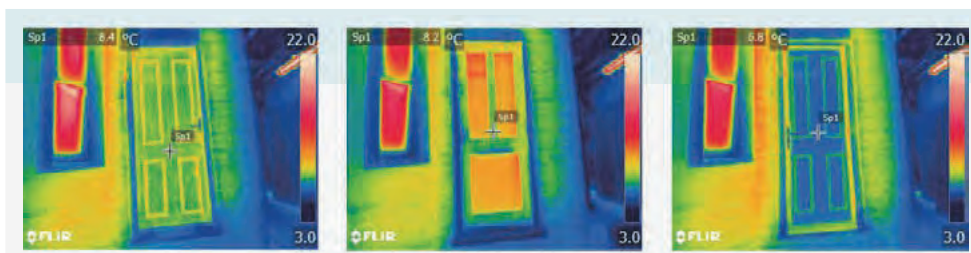

48mm Solid Timber Core Composite Door

44mm Timber Panelled Door

Hallmark 44mm Elite Composite Door

ULTRALUXE

PRO-GRADE
CASSETTES

Pro-Grade Ultraluxe is a three-part flush aluminium de-glazeable cassette system. It's made up of a smooth aluminium flush face to the exterior, a welded PVC interior holding the IGU, and an aluminium internal cover cap.