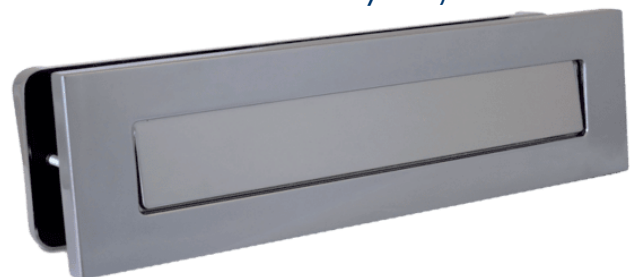

TS008 (Security Letterplate)

-  Gold
-  Satin Silver
-  Chrome
-  White

Internal View

Kettlewell Heritage

-  Gold
-  Antique Black
-  Chrome
-  Graphite

Architectural

(Matches noble & monkey tail)

-  Forged Black
-  Pewter