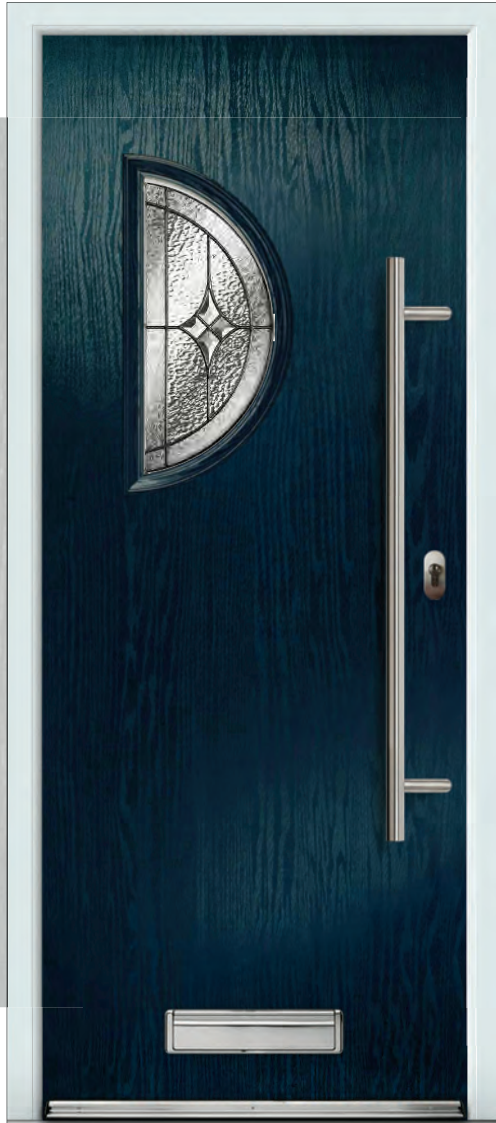

SHELBY 1

Door featured is a Standard Blue Shelby 1 with Coral Blue Glass, Silver Drip Bar and 1100 Off-Set Stainless Steel Bar Handle and chrome letterplate.

Reflections **T**

Elegance **T**

Sandblasted Ellie **D** **B** **S**