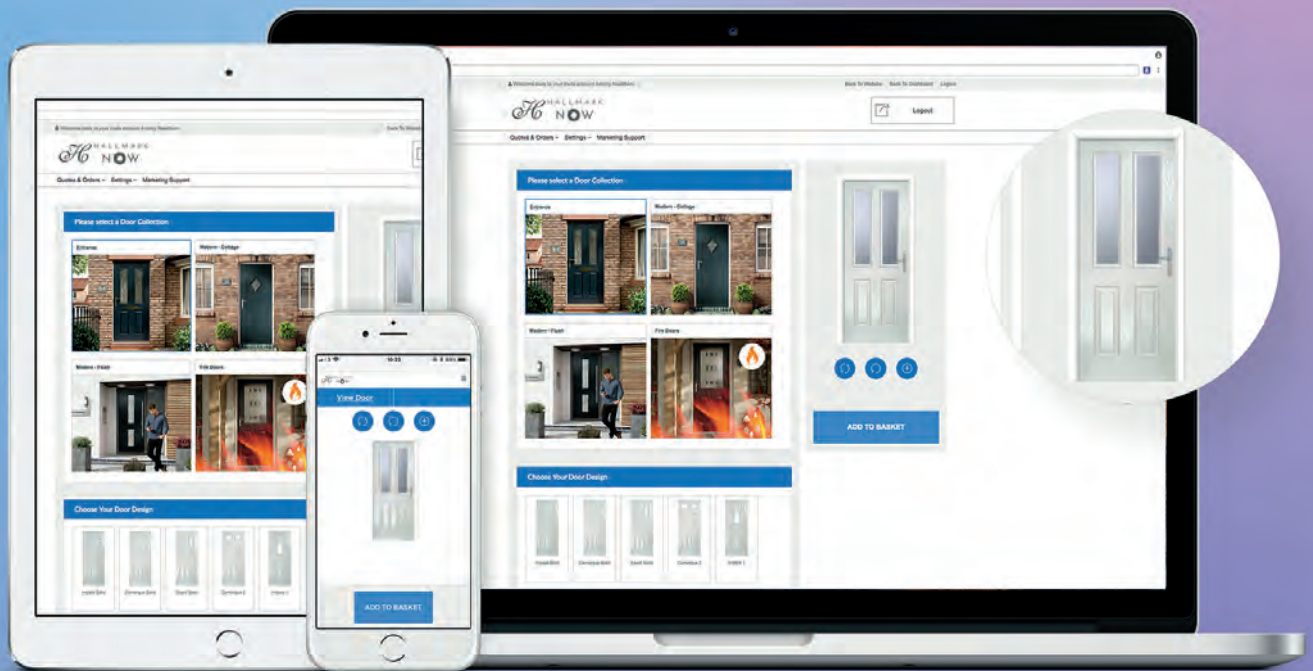

DESIGN YOUR OWN DOOR

EASIER. FASTER. NOW

WWW.HALLMARKPANELS.COM

Modern Composite Doors

New

New

Flush

Cottage