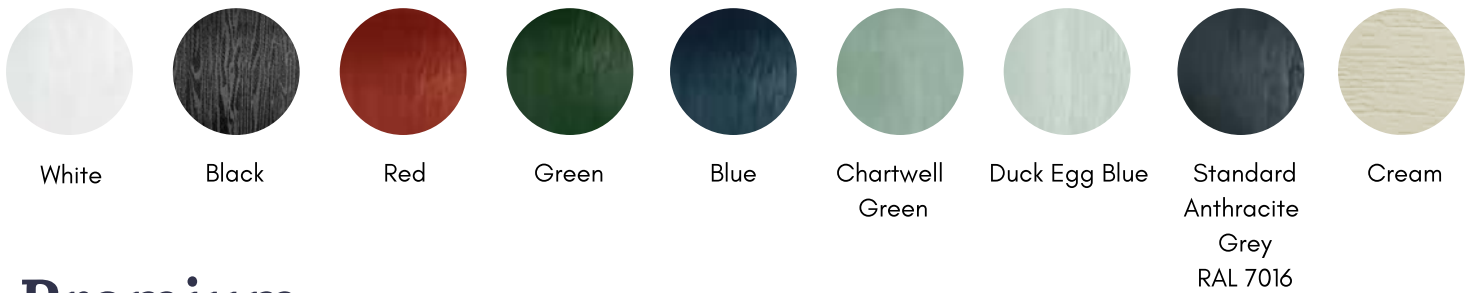

Standard Colour Range

Premium

Pro colour range