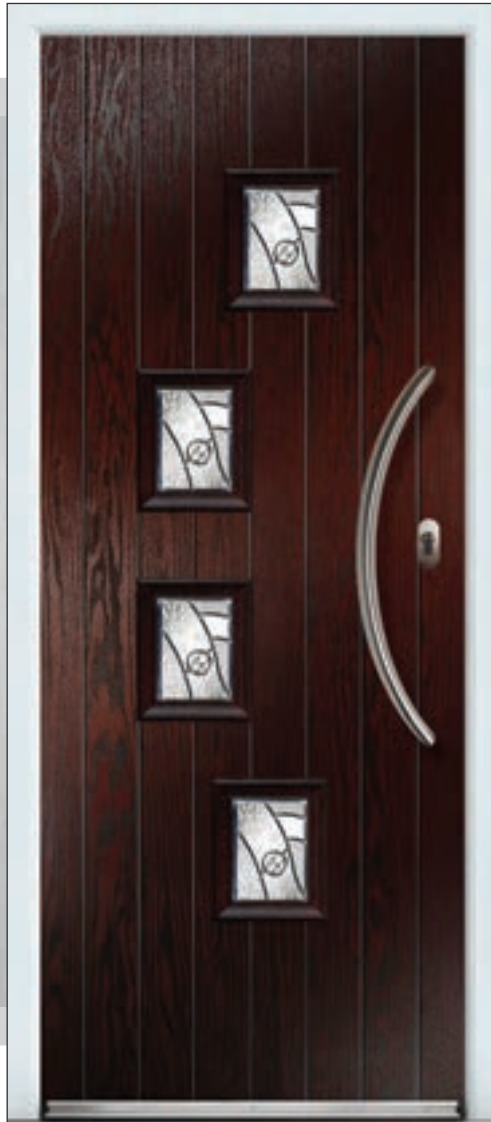

# DORETTI 4

**Please Note:**

Depending on overall door sizes, the glazing cassette positions may alter so as to accommodate a letterplate if required.

Door featured is a Cottage Grooved Rosewood Doretti 4 with Abstract Glass, Silver Drip Bar and Stainless Steel Bow Handle.