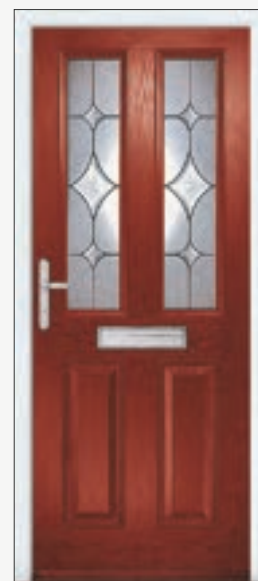

Winestead

**D B**

Blue Esprit 2 door with Winestead glass, chrome Heritage pull lock, matching letterplate and silver mill drip bar.

Available in Red, Blue, Grey or Green

Celestine **B D S**

Red Esprit 2 door with Celestine glass, chrome handles, matching letterplate and red drip bar.