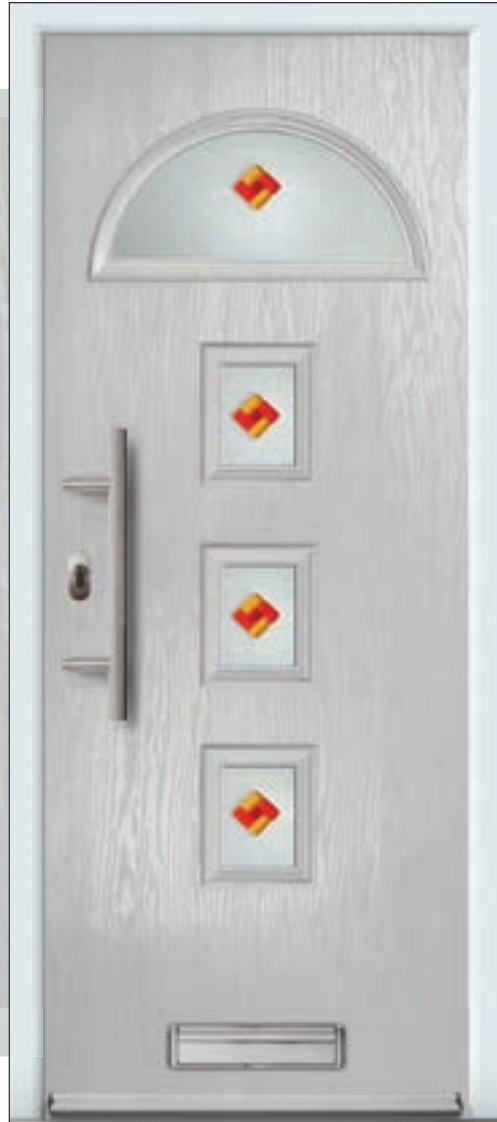

# BELIZE 4

Door featured is a Telegrey 4 (RAL 7047) Belize 4 with Sandblasted Perugia Glass with Yellow/Orange Bevels, Telegrey Drip Bar, 550 Off-Set Stainless Steel Bar Handle and matching Letterplate.