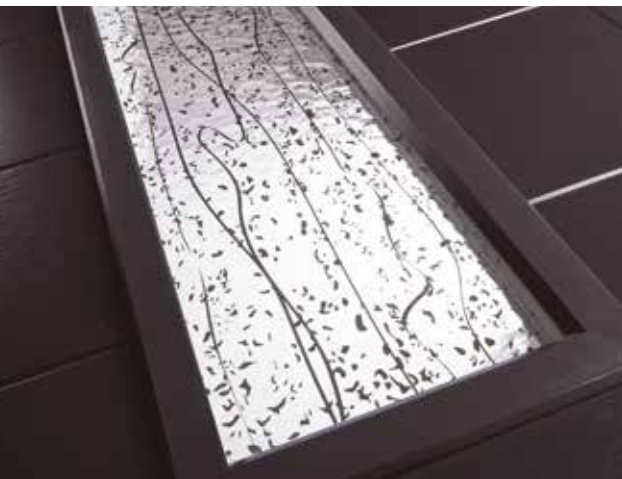

Door/Frame Colour: **Slate Grey**
Decorative Glass: **Linosa**

Door Colour: **Olive**
Decorative Glass: **Mystify**

The Moderne Stanley

A chic contemporary door design with a central glazed area that adds visual interest, wide horizontal panel detailing and a smooth finish that exudes sophistication. Choose a contemporary shade to stand out or a classic colour for understated appeal.