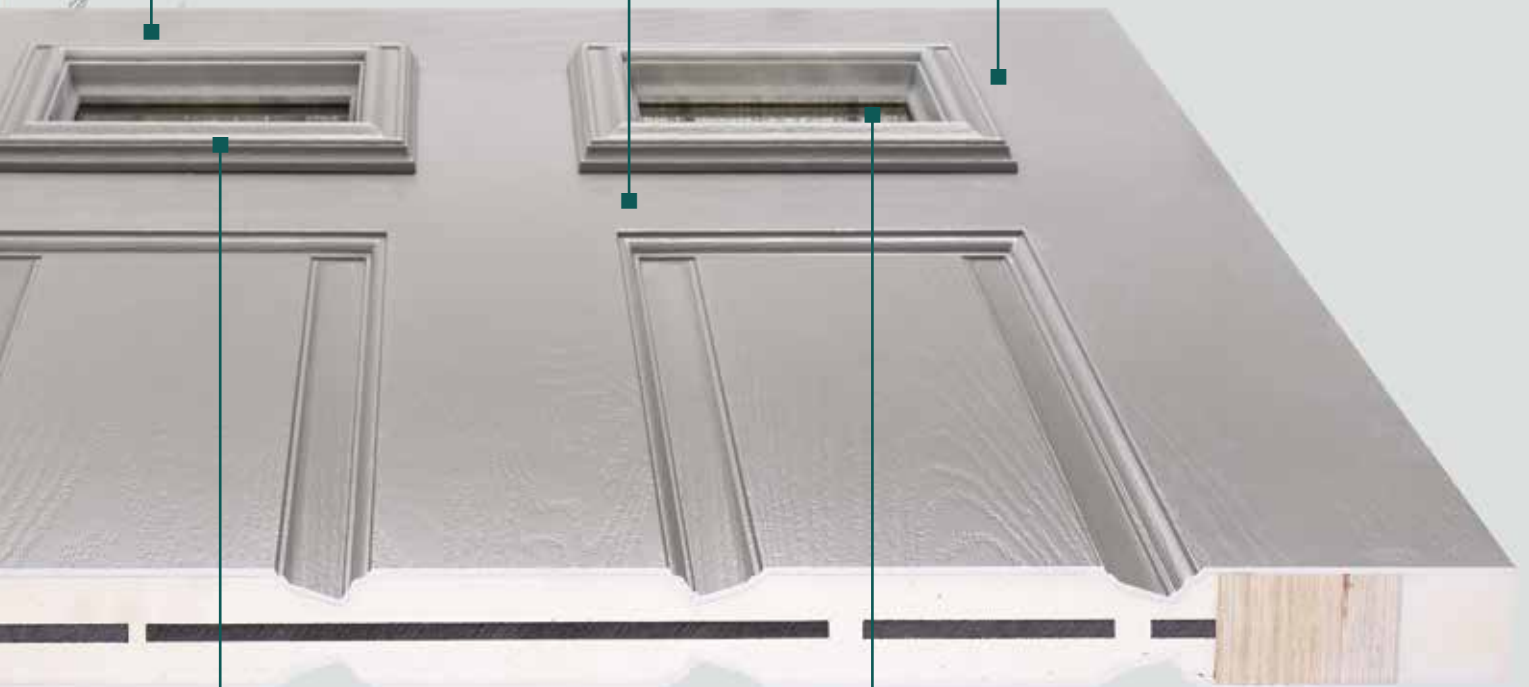

A Proven Pedigree

We build value into building products and raise the bar on quality and performance.

Wide Selection of Door Styles

We have developed a range of traditional and contemporary door styles that will suit all tastes, house styles and budgets. Many of these styles are unique to us and include both glazed and unglazed options.

2 Finishes

Available in either a woodgrain or smooth finish, the 2mm thick GRP door skin is maintenance free and hard wearing. GRP is resistant to knocks and dents and looks like real wood.

Infinite Choice of Colours

Coated using a hard-wearing Polyurethane paint system similar to that used in the yacht industry, our doors are all available in a wide range of pre-finished colour options as well as our TrueGrain wood effect. All doors finished using our proprietary paint system come with a 10 year warranty against fade, loss of gloss and adhesion. (See page 4).

3 Glazing Frames

All glazed options are fitted using industry leading PAS 24 Compliant glazing cassettes from ODL. Many of our doors now come as standard with the new, contemporary, low profile TriSYS® Modern or Spotlight® options. For our more traditional door styles, we use the industry leading sculptured TriSYS® system (see page 54).

Extensive Range of Decorative Glass

Our doors come with a wide variety of unique decorative glass options that have been carefully designed to work with the various door styles. Whether it is traditional, contemporary or minimalist, we have options to cover all tastes and design styles.