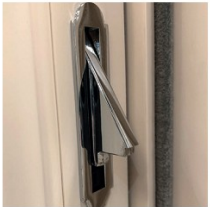

No Horns

Run-Through
Sash Horn

Astragal Bars (External)

Georgian Bars (Internal)

Glass Options

More options available upon request

Hardware and Security

Sash Lift

Pole Eye

Sash Lock

Tilt Knob

Travel Restrictor

Security Bar

Toughened Glass

Trickle Vent

Add the finishing touches to your new windows with traditionally-styled vertical slider hardware. Pole eyes, tilt knobs, sash lifts, sash locks and travel restrictors are fitted as standard, but we can also offer D handles if needed. All hardware is available in Chrome, Gold, White, Black or Satin Chrome to complement our range of colours.