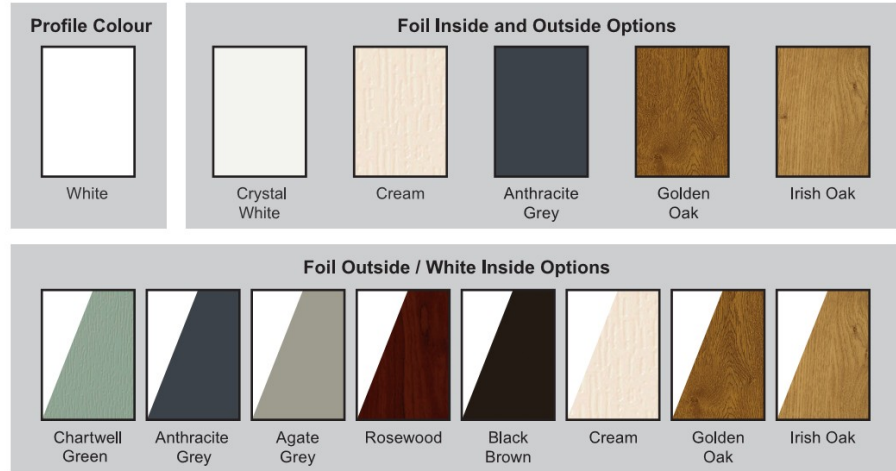

Other additional design options are available with internal Georgian Bar or external Astragal Bar detailing, to ensure your new windows are truly authentic in style.

A small selection of the styles available

ECOSlide
The No.1 Sash Window Brand

Colour & Foil Options

Timber box sash windows were always painted and you can replicate this look, if you want a more natural wood effect, our Crystal White, Cream, Golden Oak and Irish Oak foils give a realistic woodgrain appearance that mimics the grained texture and appearance of an original timber window.

We also offer colour outside / White inside options in Chartwell Green, Anthracite Grey, Agate Grey, Rosewood, Black Brown, Cream, Golden Oak and Irish Oak. With this option you can have the external colour you like, whilst maintaining a White interior to better suit your home's decoration.