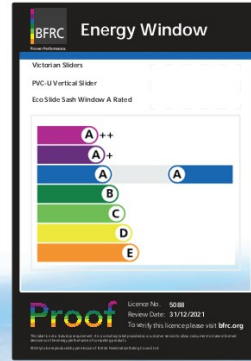

'A' rated as standard.