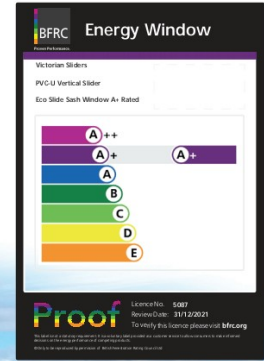

Enjoy a warmer, more comfortable home with energy efficient sash windows

Scan above QR code to see our interactive ECOSlide brochure

Windows are given energy ratings based on their ability to insulate your home. These are displayed on a colour scale ranging from 'A++' to 'E', with 'E' being the least energy efficient and 'A++' the most energy efficient.

ECOSlide PVC-U sash windows are 'A' rated as standard.

www.ecoslide.co.uk

'A' rated as standard.

Optional upgrade 'A+' rated

E&OE
Please note the information contained within this brochure are subject to change, improvements within specifications are possible in the imminent future. Please check the relevant official websites for up to date information. ECOSlide are not accountable for any errors or misleading information printed within this guide.