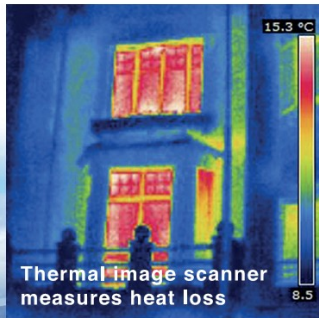

Sash Lifts

Used for opening and closing the bottom sash. One Sash lift is fitted to windows up to 479mm wide. Two are fitted on windows 480mm wide and over.

Satin Chrome

Chrome

Gold

White

Black

Energy Efficiency & Ratings

Enjoy a warmer, more comfortable home with energy efficient sash windows

Scan above QR code to see our interactive ECOSlide brochure

Windows are given energy ratings based on their ability to insulate your home. These are displayed on a colour scale ranging from 'A++' to 'E', with 'E' being the least energy efficient and 'A++' the most energy efficient.