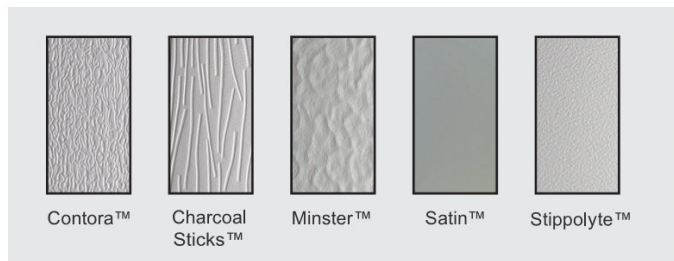

No Horns

Run-Through
Sash Horn

Astragal Bars (External)

Georgian Bars (Internal)

Glass Options

More options available upon request

Hardware and Security

Sash Lift

Pole Eye

Sash Lock

Tilt Knob

Travel Restrictor

Security Bar

Toughened Glass

Trickle Vent

Add the finishing touches to your new windows with traditionally-styled vertical slider hardware. Pole eyes, tilt knobs, sash lifts, sash locks and travel restrictors are fitted as standard, but we can also offer D handles if needed. All hardware is available in Chrome, Gold, White, Black or Satin Chrome to complement our range of colours.