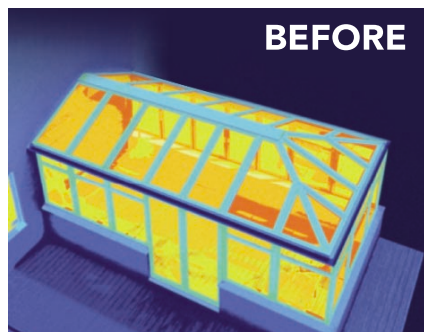

FENSA
REGISTERED COMPANY

FALCON WINDOWS

FREE SURVEY | FREE QUOTES | FREE ADVICE

IPSWICH
01473 **288690**
www.falconwindows.com

Reduce heat loss by up to 90%

Unit 24 Brook House Business Park, Hadleigh Road Industrial Estate, Ipswich, Suffolk IP2 0EF